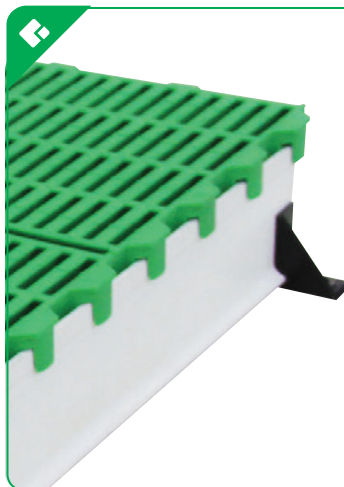

# PLASTIC SLATS TITANIUM

European technology maximum resistance

Reinforced plastic floor, with rectangular perforations to be used in farrowing pens and nursery areas.

## FEATURES

- Heat conduction and retention for long periods
- Texturized surface and anti-slippage plates, to avoid falls and lesions
- High resistance, flexion, and durability for heavy use
- 50% perforated surface
- Two support area versions: Wavy-shaped assembly (TITANIUM I) and trapezoidal-shaped assembly (TITANIUM II)

▼ **Farrowing Slats**

**40x60**

Measurements: **40x60 cm.**

Color: ● ●

**Blind 40x60**

Measurements: **40x60 cm.**

Color: ● ●

**Fiber Glass Platen**

Floor supporting profile  
manufactured with  
polymer resins and glass fibers.

**Triangular Plastic Support**

Manufactured with highly resistant  
polypropylene to protect and stabilize  
fiber glass platen.