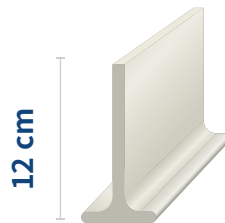

## Nursery Slats ▼

**60x40**

Measurements: **60x40 cm.**

Color: ● ●

**40x60**

Measurements: **40x60 cm.**

Color: ● ●

PLASTIC SLATS    
**TITANIUM**  
European technology maximum resistance

▼ **Farrowing Slats**

**40x60**

Measurements: **40x60 cm.**

Color: ● ●

**Blind 40x60**

Measurements: **40x60 cm.**

Color: ● ●

**Fiber Glass Platen**

Floor supporting profile  
manufactured with  
polymer resins and glass fibers.

**Triangular Plastic Support**

Manufactured with highly resistant  
polypropylene to protect and stabilize  
fiber glass platen.