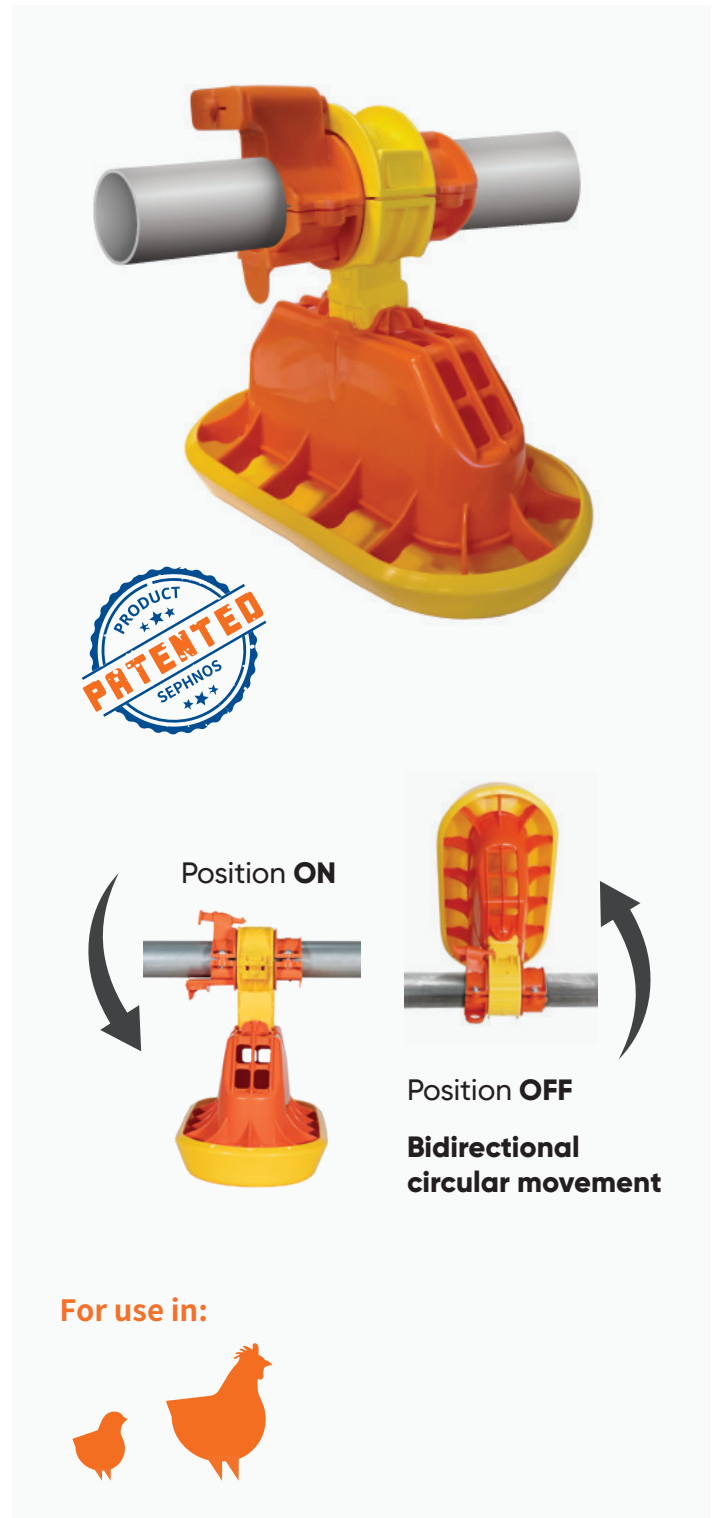

Turbomate 3

Automatic supplementary feeder

Sephnos has designed, patented, and manufactured an innovative supplementary automatic long rounded feeder that enhances other known supplementary feeding systems currently available.

Used up to 15 to 18 days of age

Features

- Pan Width: **6.69” or 17cm.**
- Pan Length: **13.77” or 35cm.**
- Perimeter: **35.43” or 90cm.**
- Area: **84 in² or 531cm²**
- Feed Capacity: **1.2kg**
- Recommended Density: **75 to 100 birds per pan**
- Materials: **High-impact plastic 100% virgin + UV additives + Vita. E**

Benefits

- Increases weight during the weeks of TURBOMATE 3 use.
- Reduces Feed Conversion.
- Improves uniformity and coefficient of variation.
- Favors intestinal integrity and animal health.
- Teaches chicks not to eat from the floor and to eat properly, acting as a school pan.
- Quick return on investment.
- Optimizes labor improving equipment supervision and flock management.